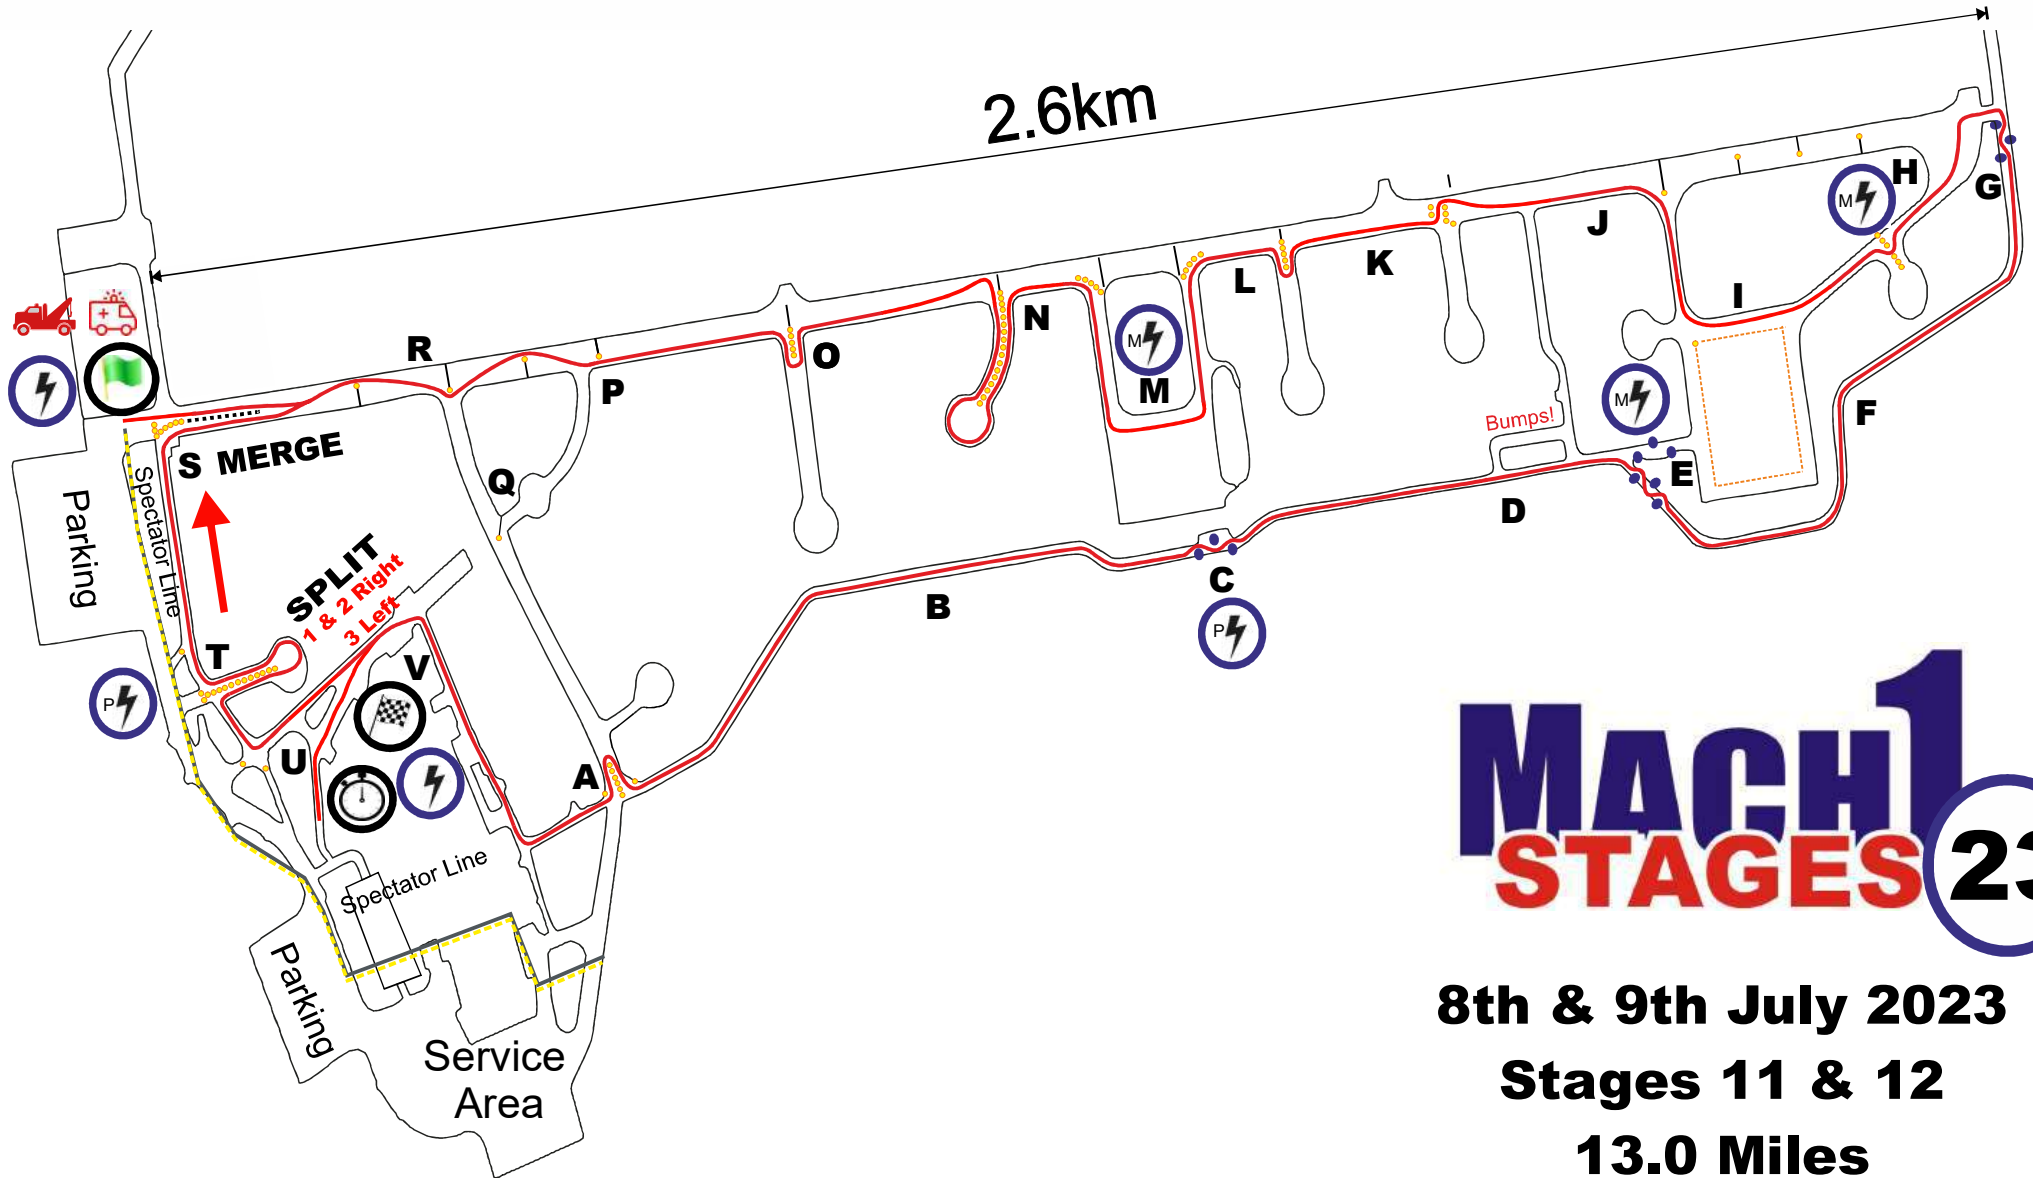

MACH1 STAGES 23

8th & 9th July 2023

Stage 9 & 10

12.75 Miles

RALLY CONTROL - 07876 754325

MACH1 STAGES 23

8th & 9th July 2023
Stages 11 & 12
13.0 Miles