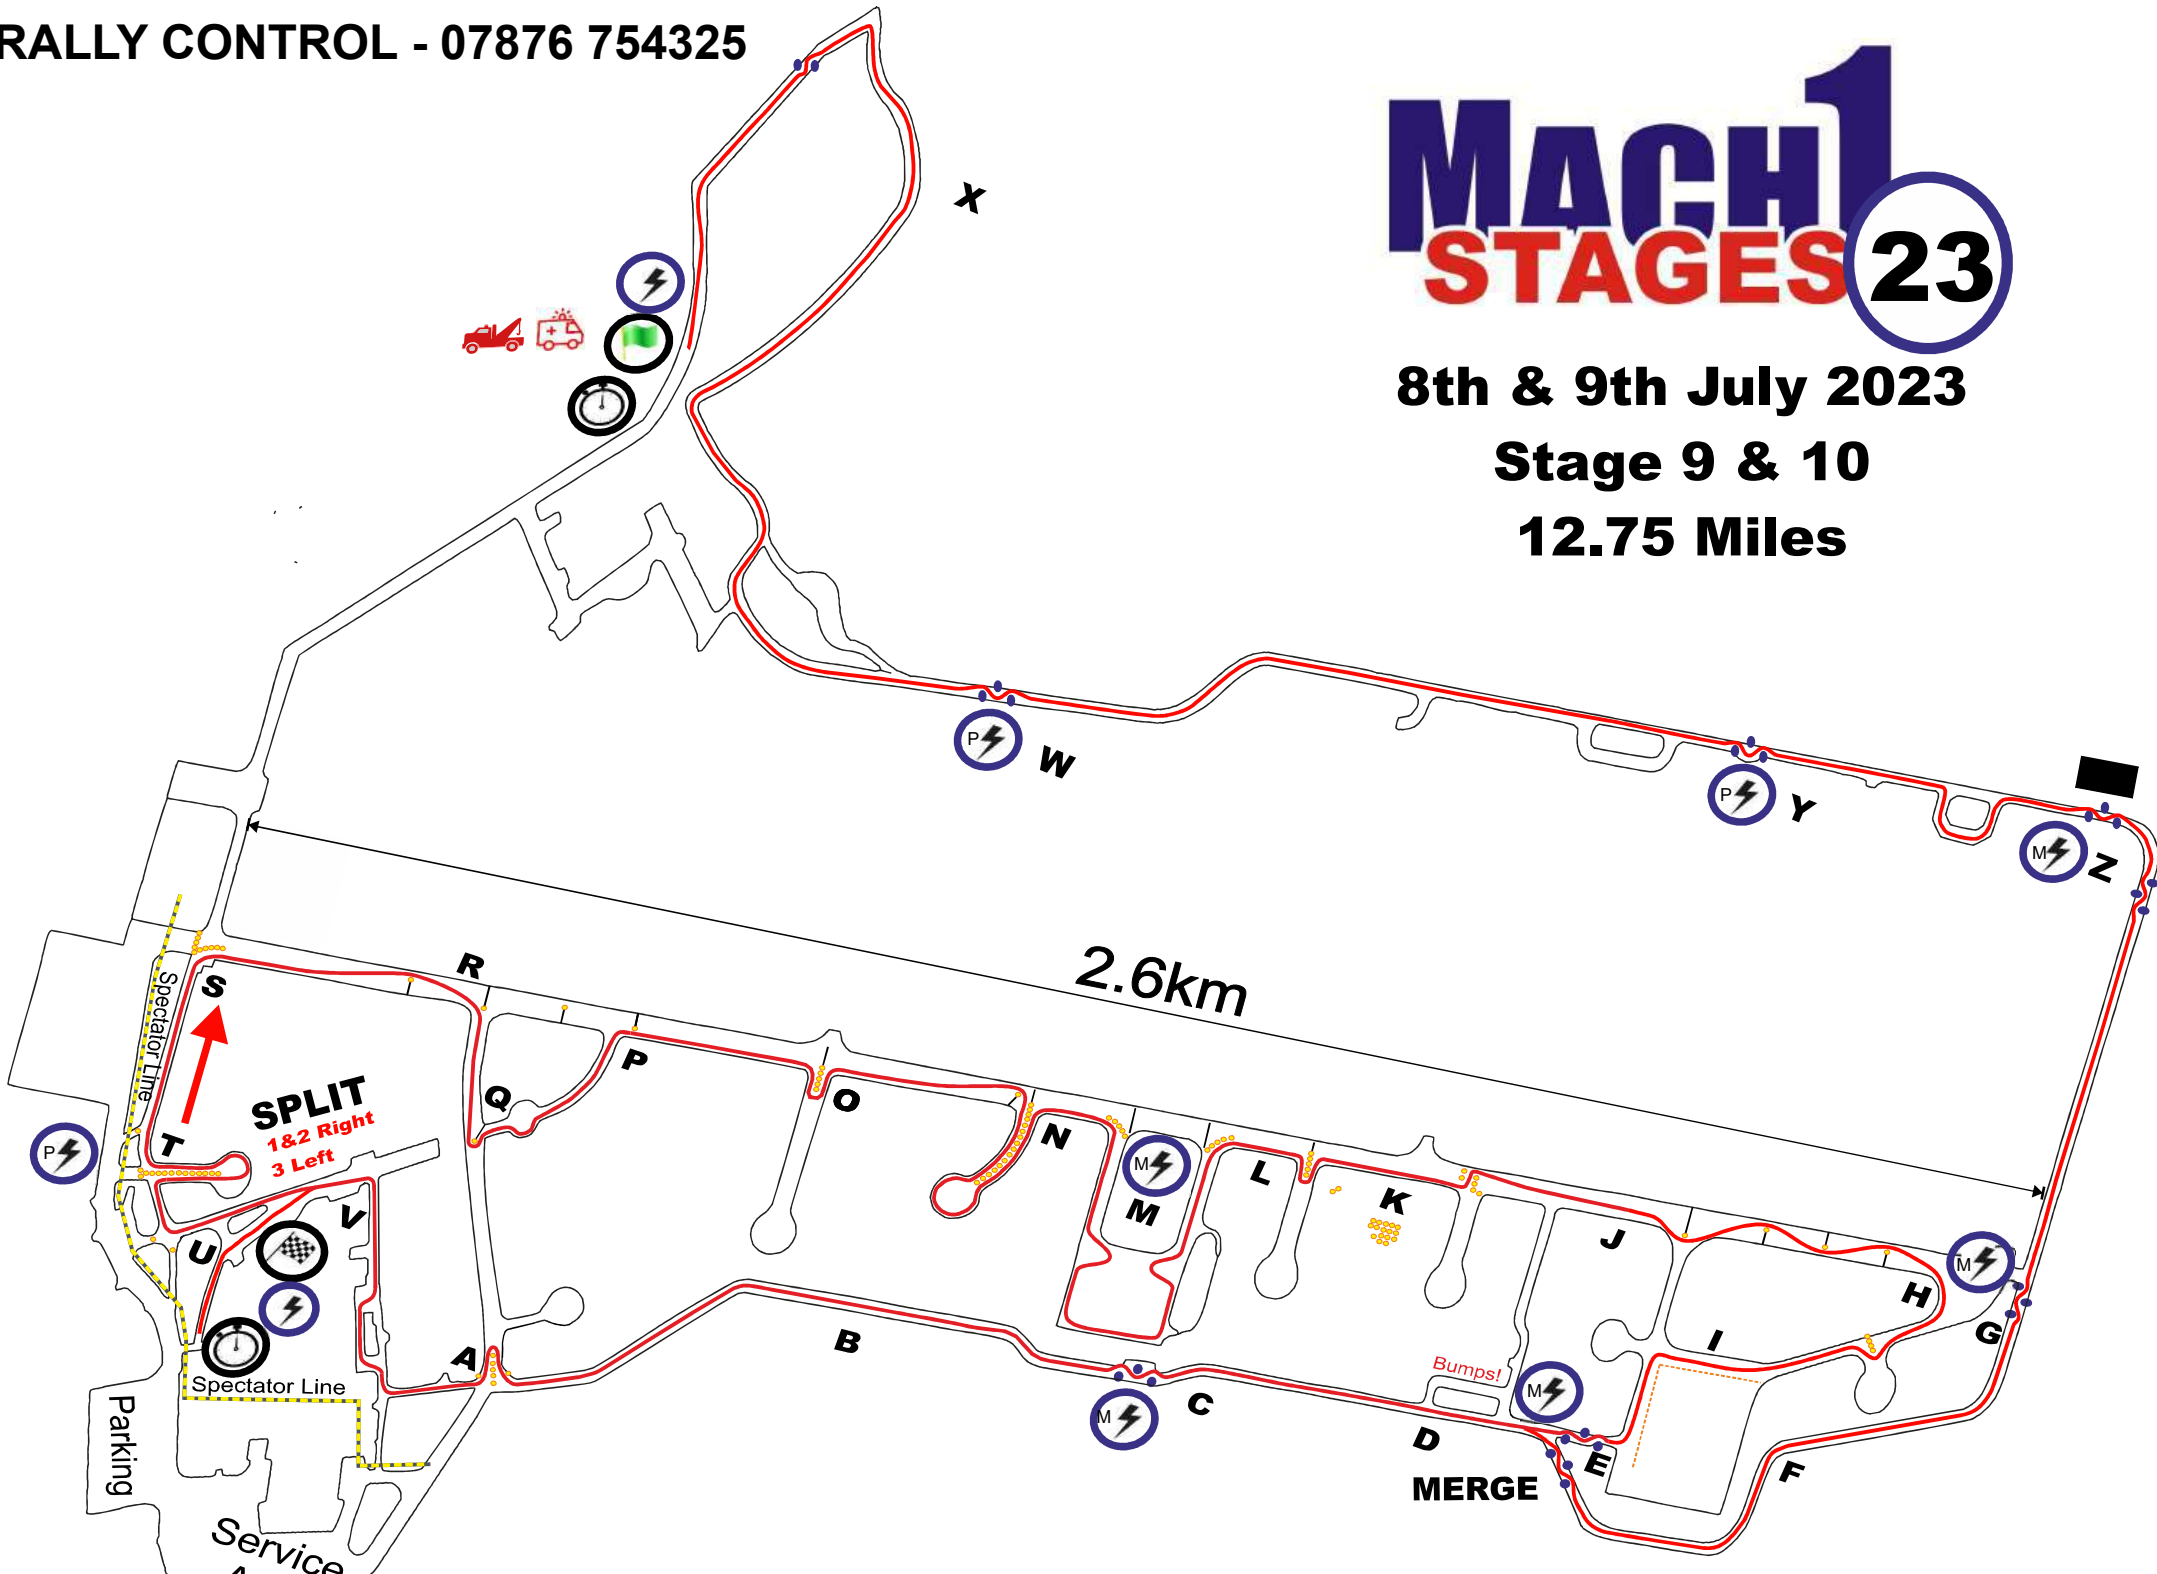

RALLY CONTROL - 07876 754325

MACH1 STAGES 23

8th & 9th July 2023
Stages 1 & 3
9.6 Miles

MACH1

STAGES 23

8th & 9th July 2023

Stages 2 & 4

1.9 Miles

RALLY CONTROL - 07876 754325

MACH1 STAGES 23

8th & 9th July 2023
Stage 5 & 7
9.1 Miles

MACH1 STAGES 23

8th & 9th July 2023

Stages 6 & 8

1.9 Miles

RALLY CONTROL - 07876 754325

MACH1 STAGES 23

8th & 9th July 2023

Stage 9 & 10

12.75 Miles

RALLY CONTROL - 07876 754325

MACH1 STAGES 23

8th & 9th July 2023
Stages 11 & 12
13.0 Miles