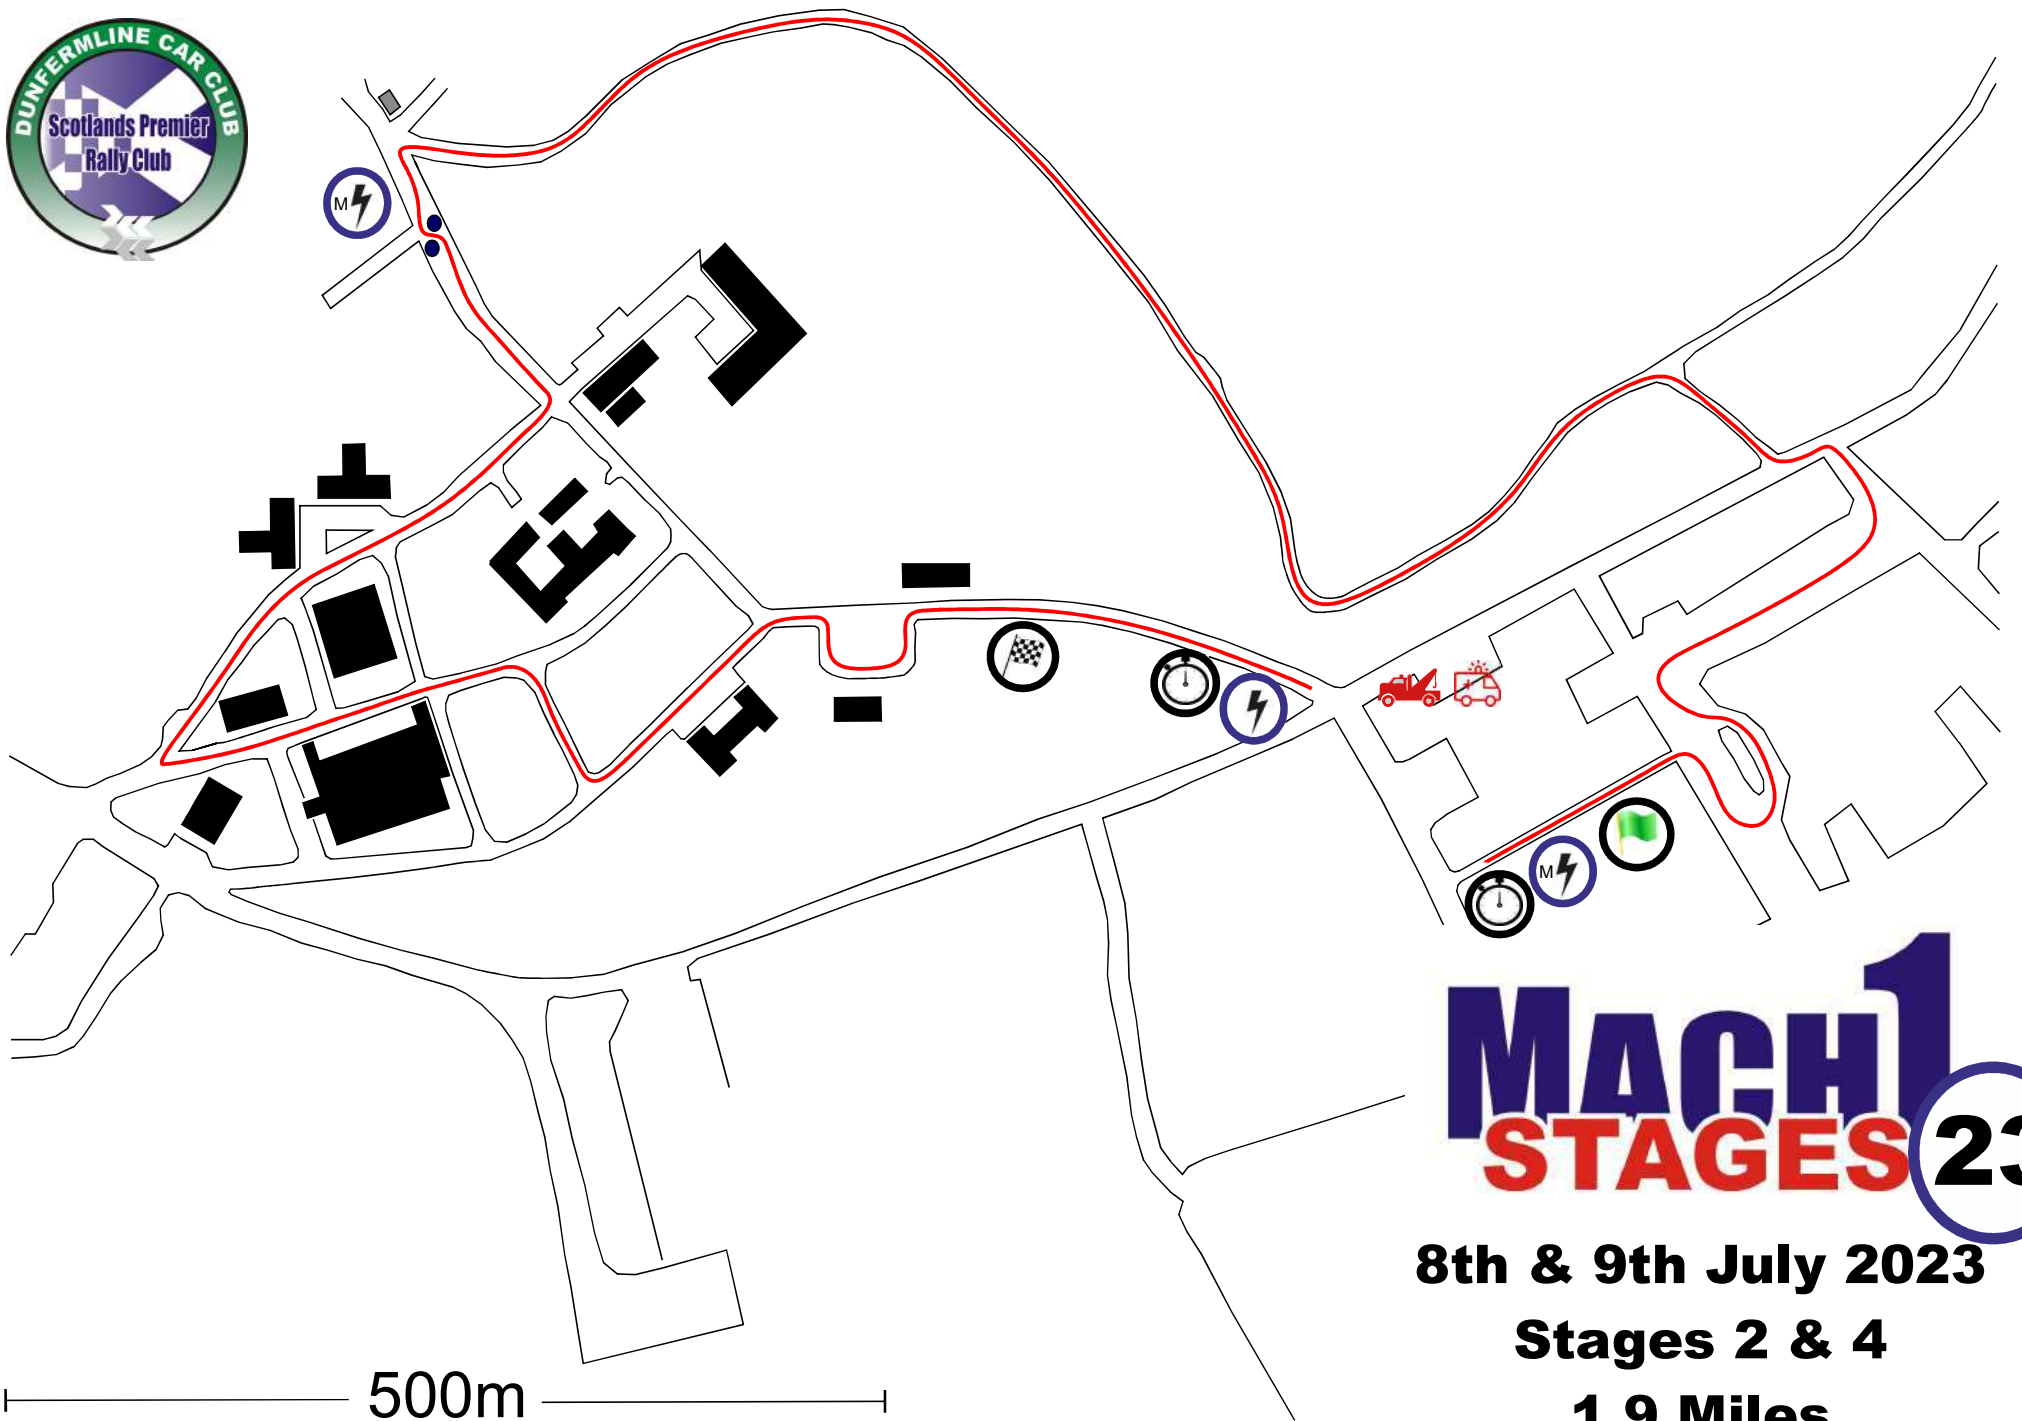

RALLY CONTROL - 07876 754325

MACH1 STAGES 23

8th & 9th July 2023
Stages 1 & 3
9.6 Miles

MACH1

STAGES 23

8th & 9th July 2023

Stages 2 & 4

1.9 Miles

RALLY CONTROL - 07876 754325

MACH1 STAGES 23

8th & 9th July 2023
Stage 5 & 7
9.1 Miles

MACH1 STAGES 23

8th & 9th July 2023

Stages 6 & 8

1.9 Miles

RALLY CONTROL - 07876 754325

MACH1 STAGES 23

8th & 9th July 2023

Stage 9 & 10

12.75 Miles

RALLY CONTROL - 07876 754325

MACH1 STAGES 23

8th & 9th July 2023
Stages 11 & 12
13.0 Miles