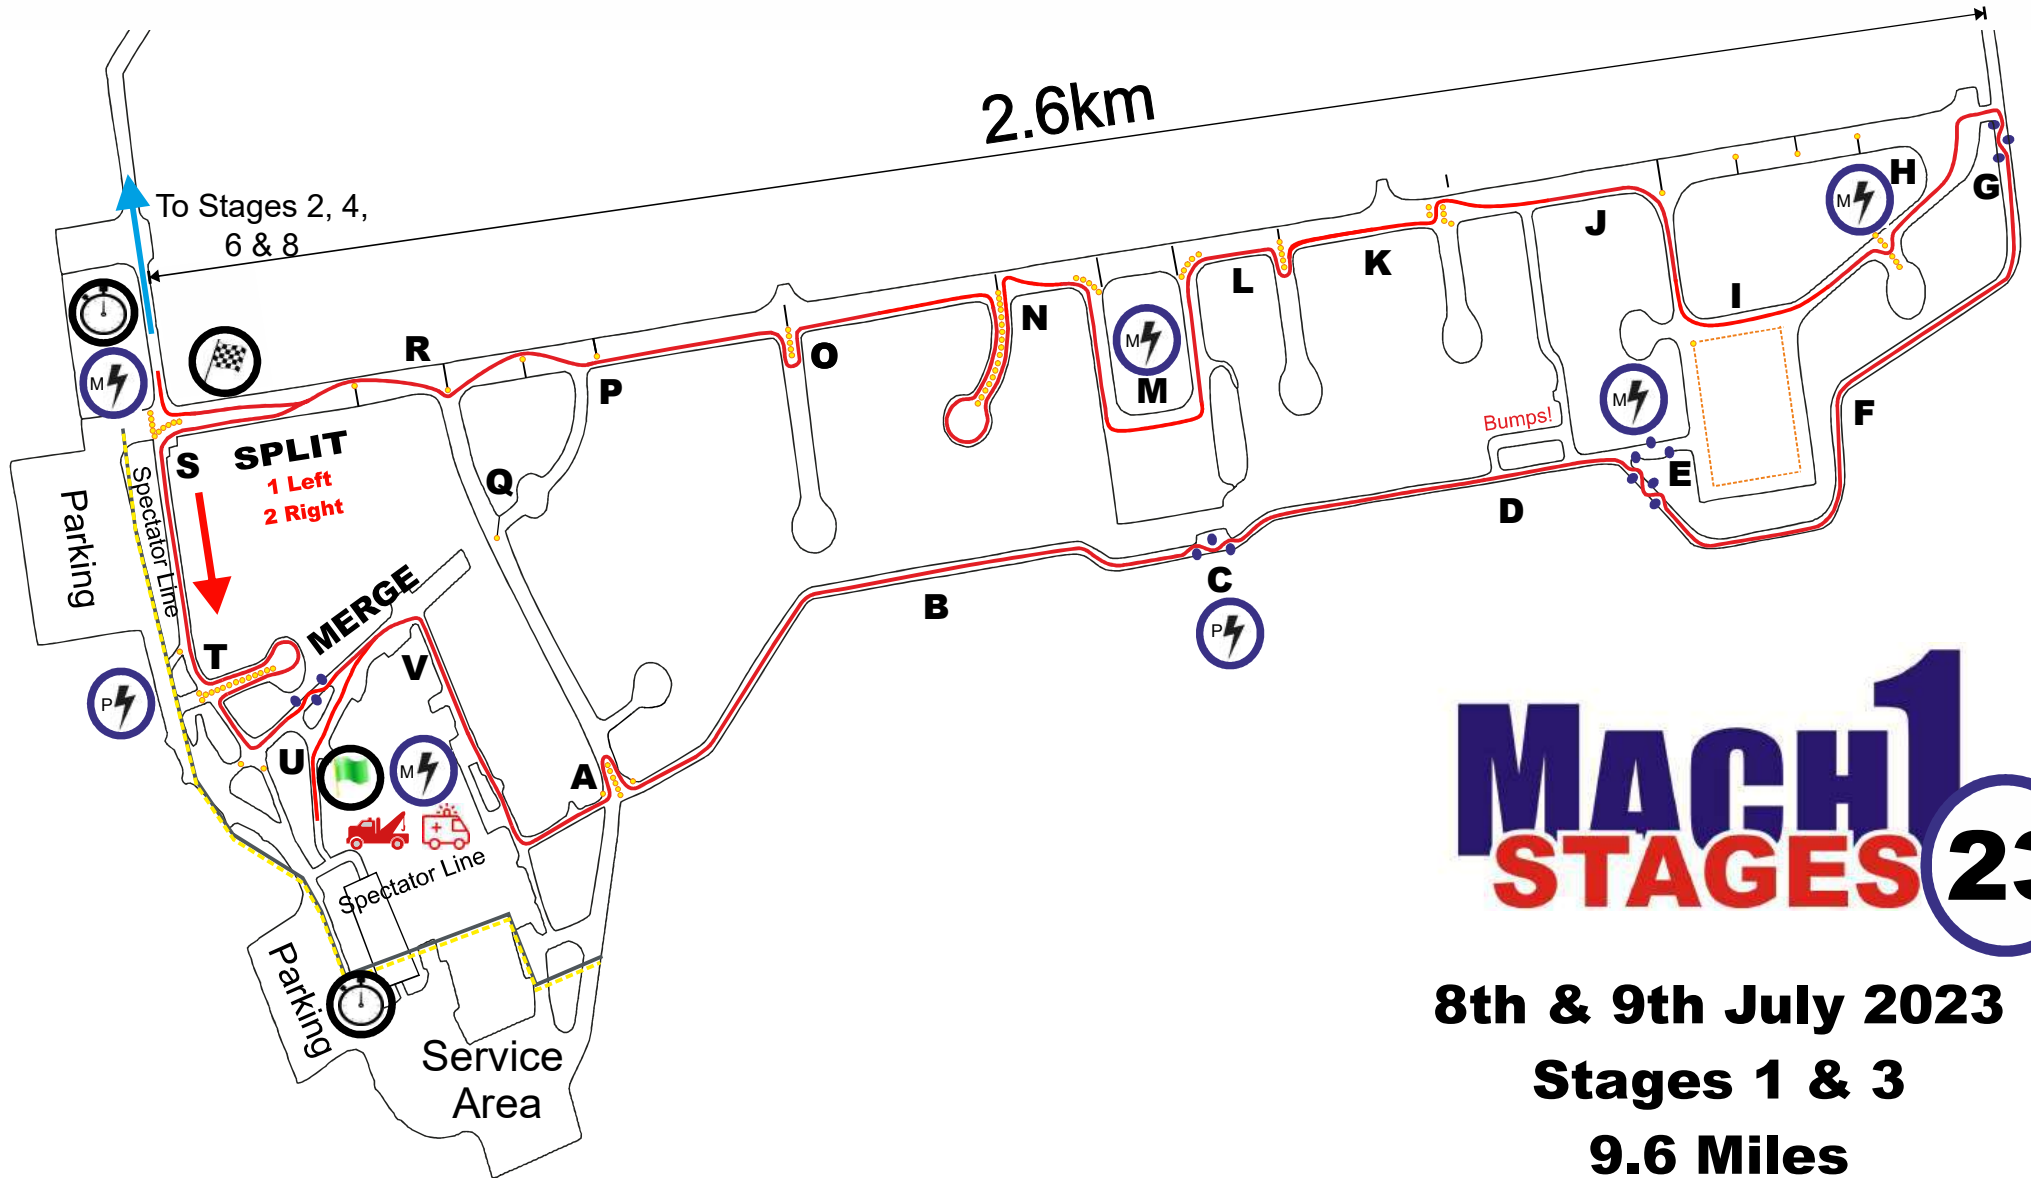

RALLY CONTROL - 07876 754325

MACH1 STAGES 23

8th & 9th July 2023
Stages 1 & 3
9.6 Miles

MACH1

STAGES 23

8th & 9th July 2023

Stages 2 & 4

1.9 Miles

RALLY CONTROL - 07876 754325

MACH1 STAGES 23

8th & 9th July 2023
Stage 5 & 7
9.1 Miles

MACH1 STAGES 23

8th & 9th July 2023

Stages 6 & 8

1.9 Miles

RALLY CONTROL - 07876 754325

MACH1 STAGES 23

8th & 9th July 2023

Stage 9 & 10

12.75 Miles

RALLY CONTROL - 07876 754325

MACH1 STAGES 23

8th & 9th July 2023
Stages 11 & 12
13.0 Miles