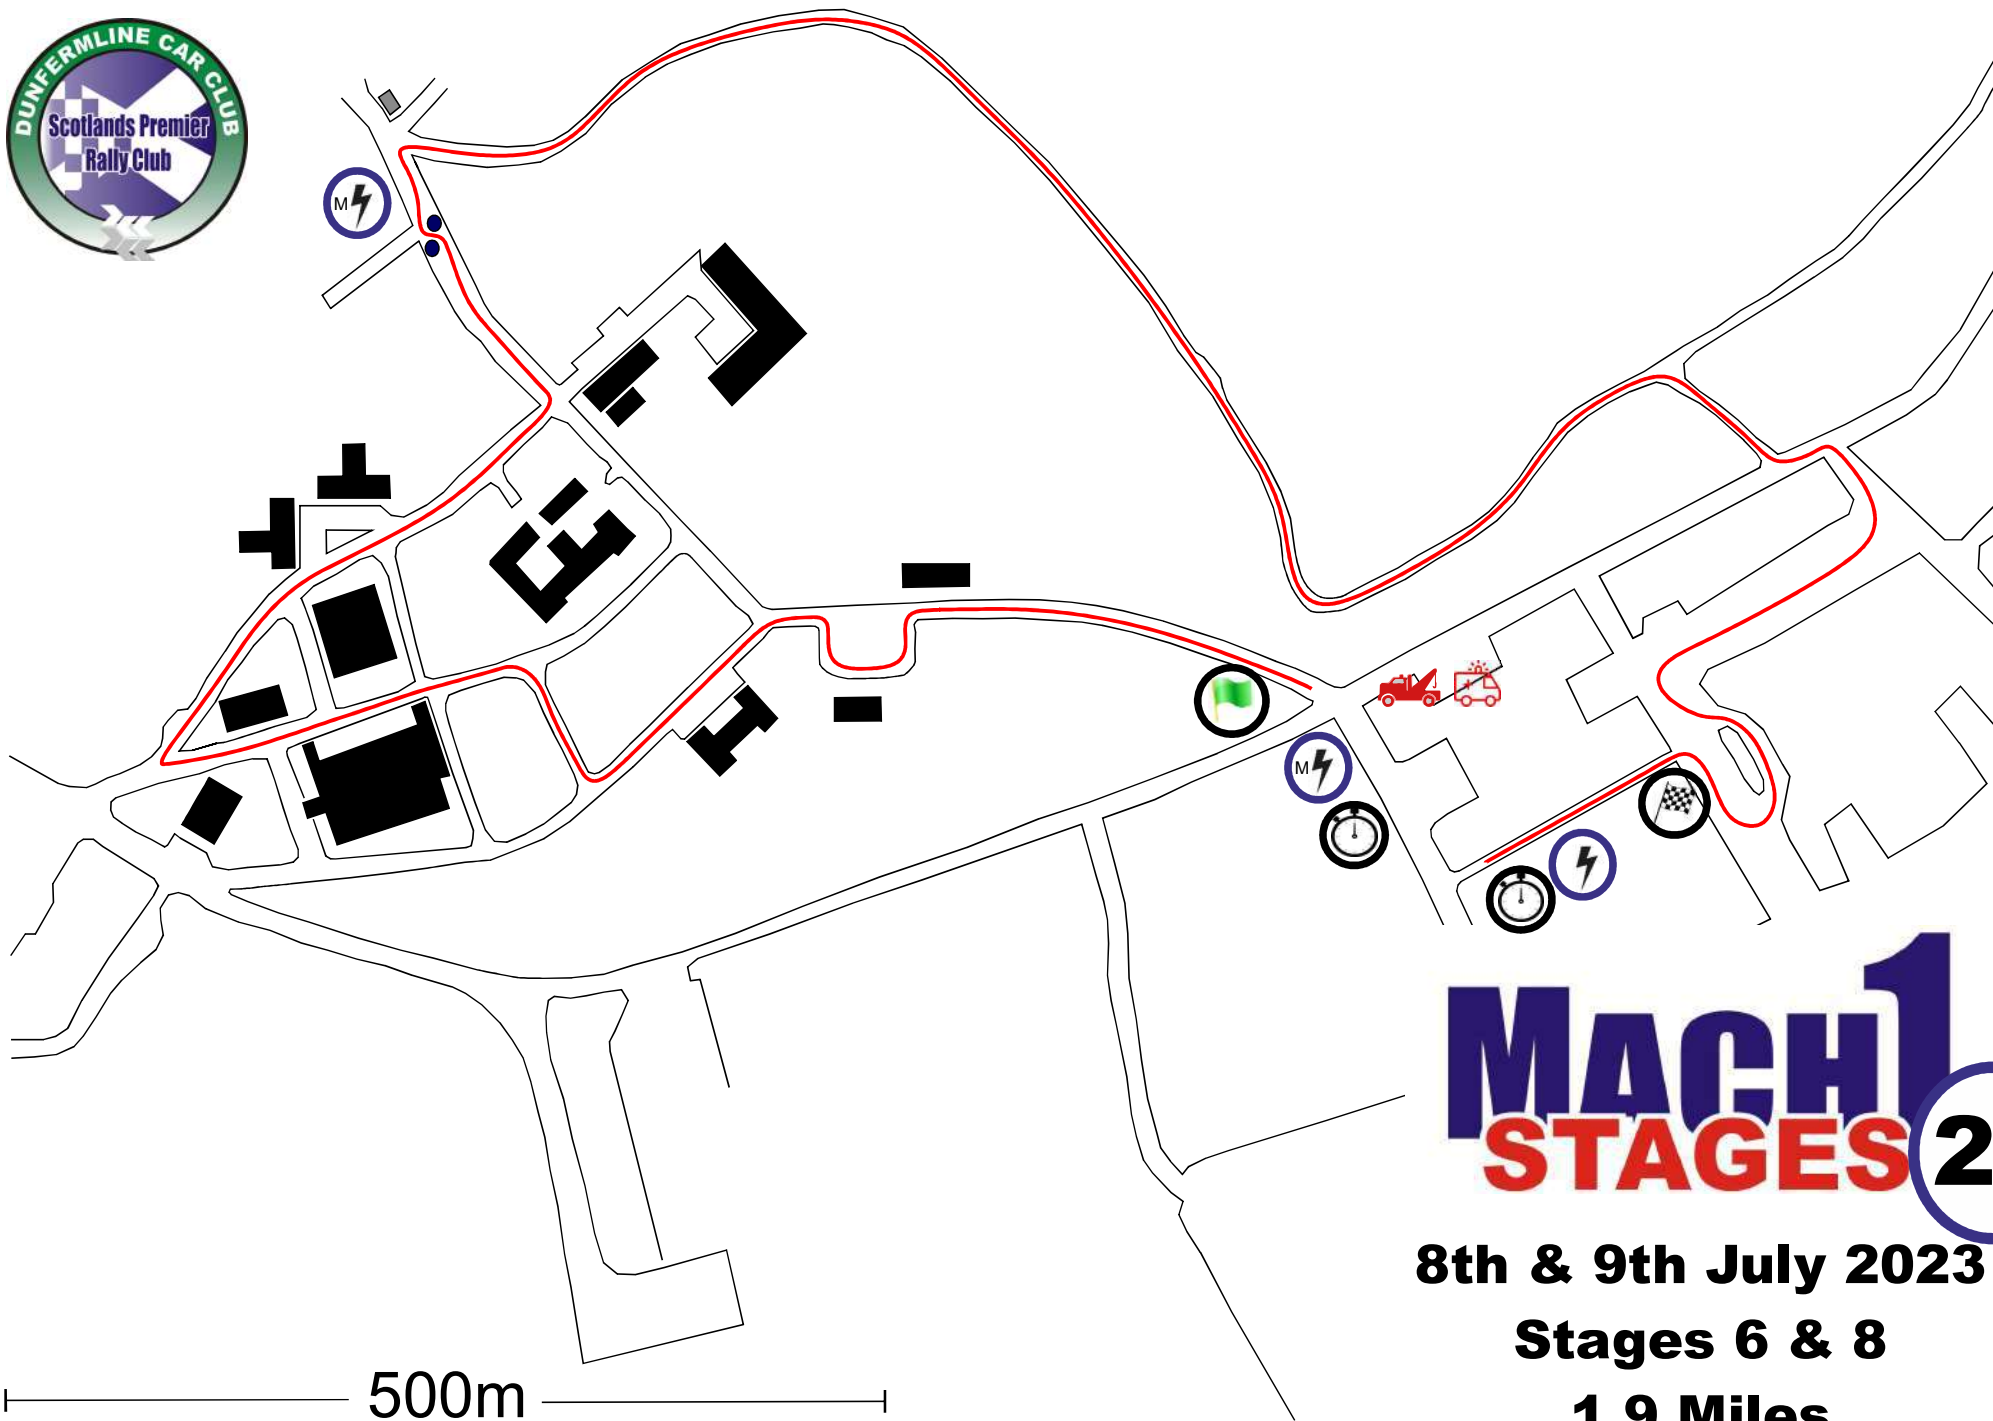

RALLY CONTROL - 07876 754325

MACH1 STAGES 23

8th & 9th July 2023
Stages 1 & 3
9.6 Miles

MACH1

STAGES 23

8th & 9th July 2023

Stages 2 & 4

1.9 Miles

RALLY CONTROL - 07876 754325

MACH1 STAGES 23

8th & 9th July 2023
Stage 5 & 7
9.1 Miles

MACH1 STAGES 23

8th & 9th July 2023

Stages 6 & 8

1.9 Miles

RALLY CONTROL - 07876 754325

MACH1 STAGES 23

8th & 9th July 2023

Stage 9 & 10

12.75 Miles

RALLY CONTROL - 07876 754325

MACH1 STAGES 23

8th & 9th July 2023
Stages 11 & 12
13.0 Miles