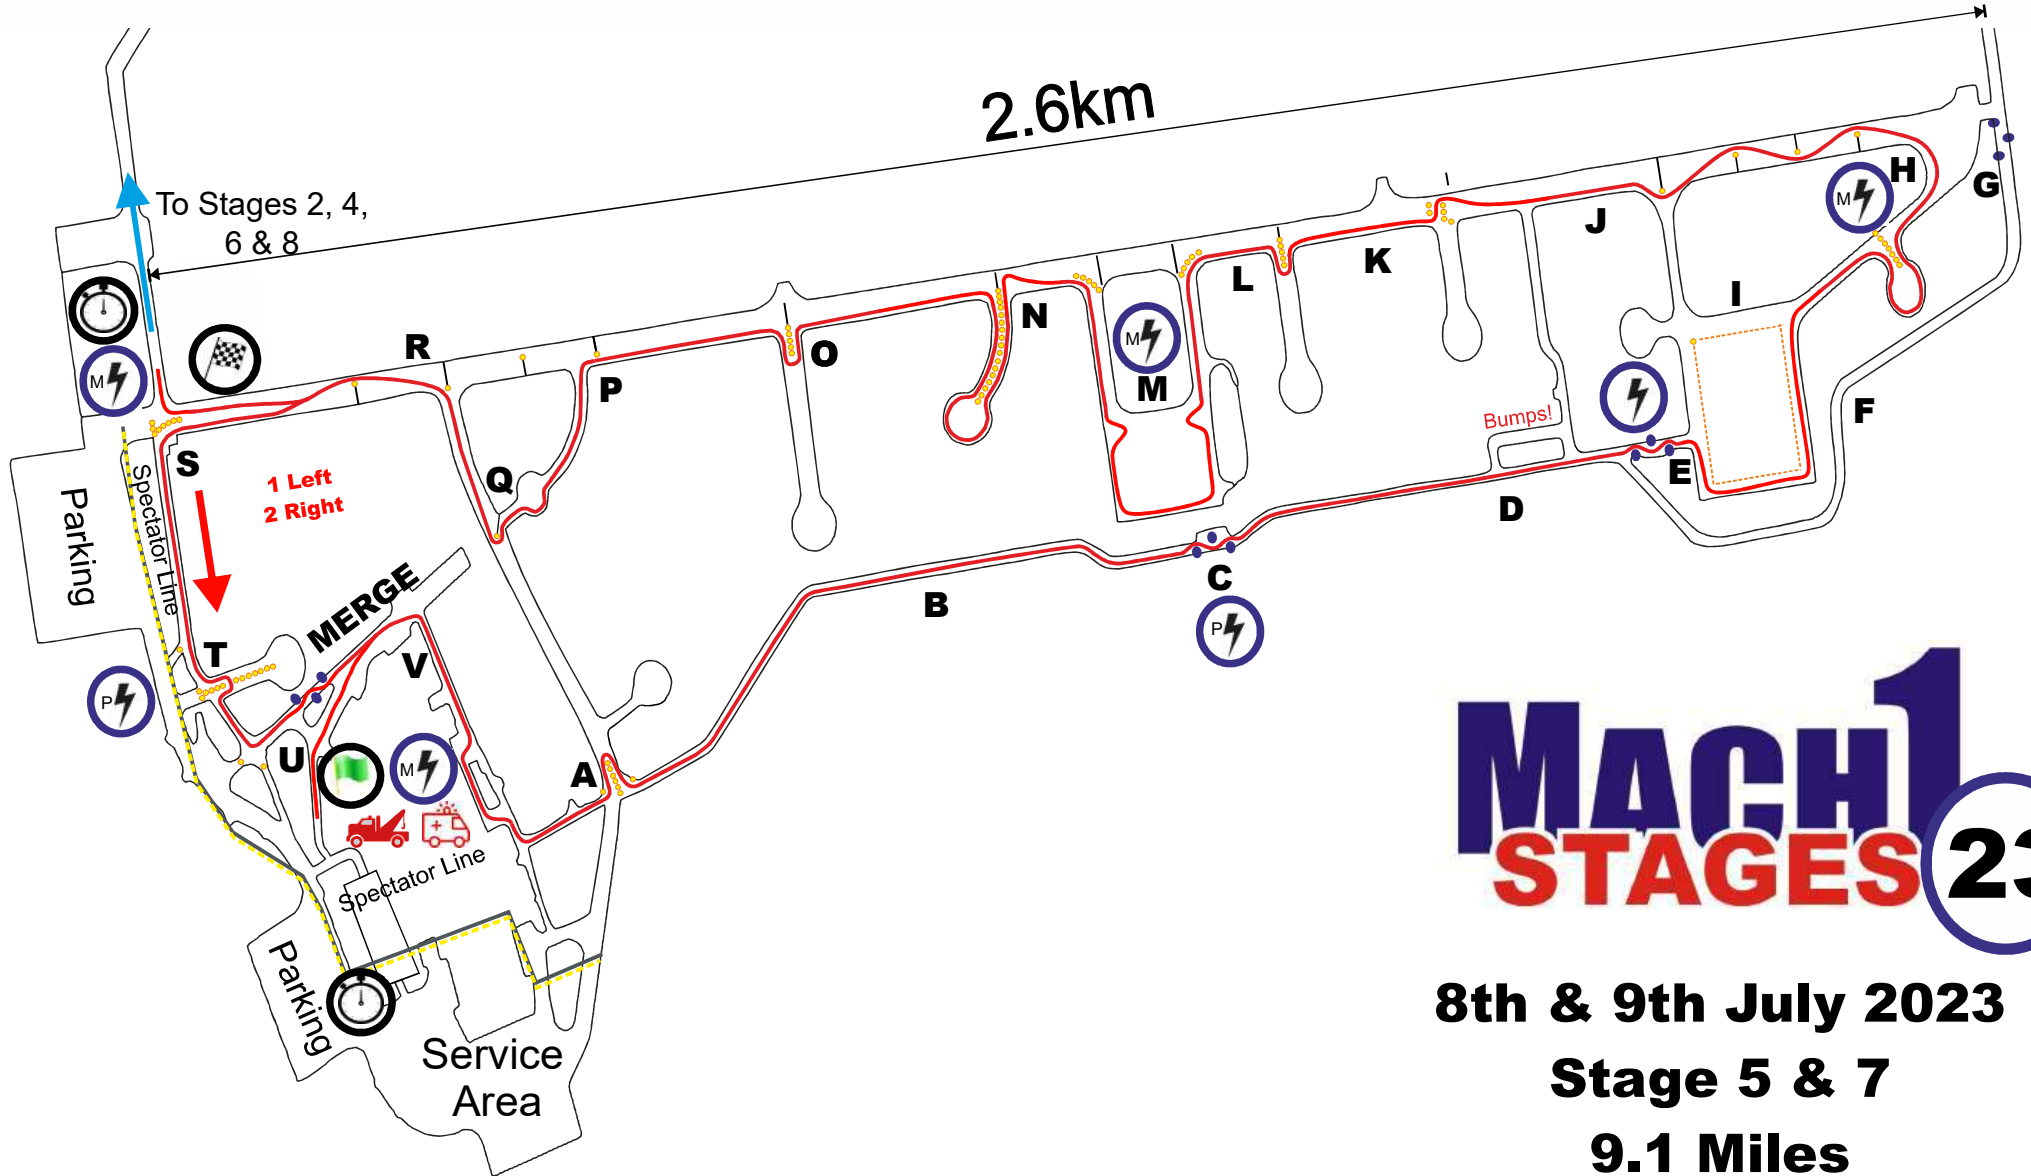

RALLY CONTROL - 07876 754325

MACH1 STAGES 23

8th & 9th July 2023
Stages 1 & 3
9.6 Miles

MACH1

STAGES 23

8th & 9th July 2023

Stages 2 & 4

1.9 Miles

RALLY CONTROL - 07876 754325

MACH1 STAGES 23

8th & 9th July 2023
Stage 5 & 7
9.1 Miles

MACH1 STAGES 23

8th & 9th July 2023

Stages 6 & 8

1.9 Miles

RALLY CONTROL - 07876 754325

MACH1 STAGES 23

8th & 9th July 2023

Stage 9 & 10

12.75 Miles

RALLY CONTROL - 07876 754325

MACH1 STAGES 23

8th & 9th July 2023
Stages 11 & 12
13.0 Miles